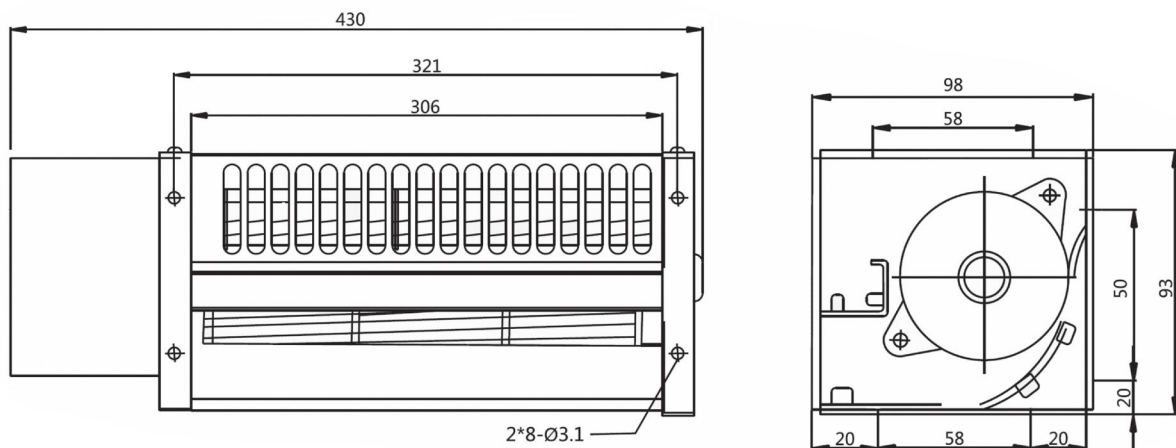

# AC CROSS FLOW FAN

430 x 98 x 93 mm

Model (型号)	Bearing System (轴承)	Rated Voltage (电压) [VDC]	Voltage Range (电压范围) [VDC]	Current (电流) [A]	Speed (转速) [RPM]	Maximum Air Flow (风量) [CFM]	Maximum Air Flow (风量) [m³/min]	Max. Static Pressure (静压) [InH <sub>2</sub> O]	Max. Static Pressure (静压) [Pa]	Noise Level (噪音) [dB-A]	Mass (质量) [g]
TD0603024H	Ball	24	18.0~26.5	2.0	3500	275	7.8	0.4	100	63	2050
TD0603048H	Ball	48	36.0~54.0	1.0	3500	275	7.8	0.4	100	63	2050

## Dimensions Drawing

Above specification is only for reference and subject to change without notice.  
以上数据仅供参考，如有变更恕不另行通知。

普新惠达