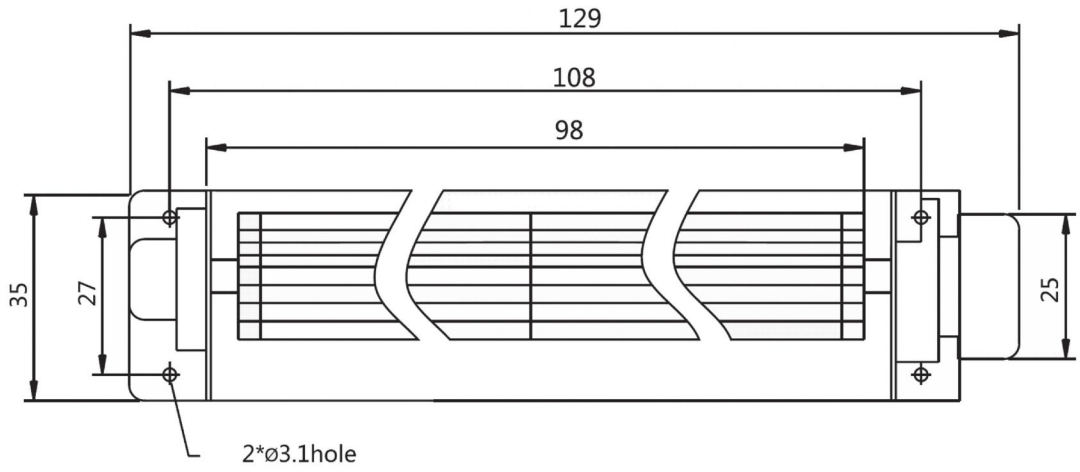

TD02509 Series

DC CROSS FLOW FAN

237 x 35 x 30 mm

Model (型号)	Bearing System (轴承)	Rated Voltage (电压) [VDC]	Voltage Range (电压范围) [VDC]	Current (电流) [A]	Speed (转速) [RPM]	Maximum Air Flow (风量) [CFM]	Maximum Air Flow (风量) [m³/min]	Max. Static Pressure (静压) [InH ₂ O]	Max. Static Pressure (静压) [Pa]	Noise Level (噪音) [dB-A]	Mass (质量) [g]
TD0251912H	Ball	12	6.0~13.6	0.22	3200	6.46	0.18	0.05	19	30.7	120

Dimensions Drawing

Above specification is only for reference and subject to change without notice.
 以上数据仅供参考，如有变更恕不另行通知。