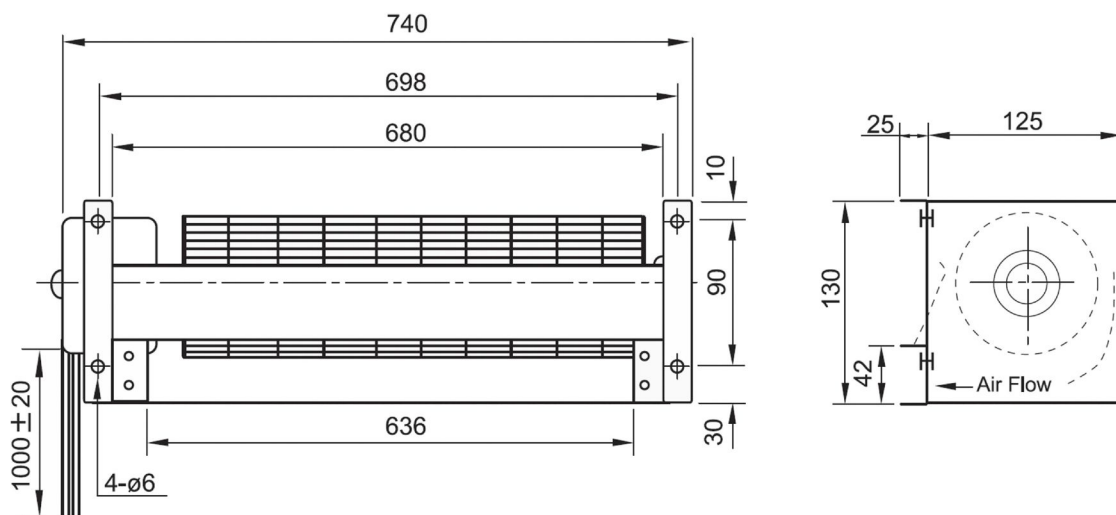

UF9060
Series

AC CROSS FLOW FAN

740 x 150 x 130 mm

Model (型号)	Bearing System (轴承)	Rated Voltage (电压) [VAC]	Freq. (频率) [Hz]	Current (电流) [A]	Input power (功率) [W]	Speed (转速) [RPM]	Maximum Air Flow (风量) [CFM]	Maximum Air Flow (风量) [m ³ /min]	Max. Static Pressure (静压) [InchH ₂ O]	Max. Static Pressure (静压) [Pa]	Niose Level (噪音) [dB-A]	Mass (质量) [g]
UF9060CBP 12H-L	Ball	1~115	50/60	1.0/1.25	130/160	2150/2100	550/530	15.5/15.0	0.35/0.43	90/110	55/54	6000
UF9060CBP 23H-L	Ball	1~230	50/60	0.55/0.70	130/160	2150/2100	550/530	15.5/15.0	0.35/0.43	90/110	55/54	6000

AIR SPACE

交流横流風扇

Dimensions Drawing

Above specification is only for reference and subject to change without notice.
以上数据仅供参考，如有变更恕不另行通知。

普新惠达

www.pudaelec.com