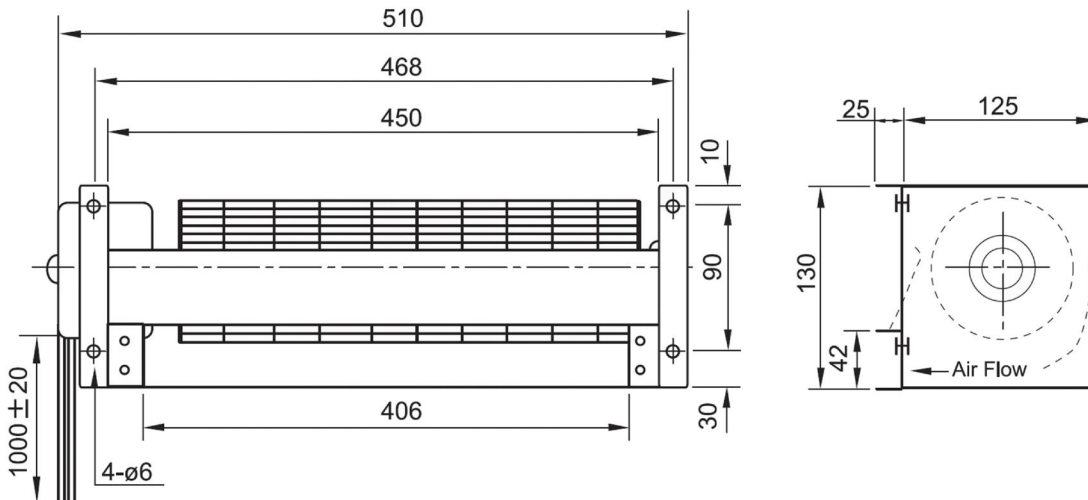

# AC CROSS FLOW FAN

510 x 150 x 130 mm

Model (型号)	Bearing System (轴承)	Rated Voltage (电压) [VAC]	Freq. (频率) [Hz]	Current (电流) [A]	Input power (功率) [W]	Speed (转速) [RPM]	Maximum Air Flow (风量) [CFM]	Maximum Air Flow (风量) [m <sup>3</sup> /min]	Max. Static Pressure (静压) [InchH <sub>2</sub> O]	Max. Static Pressure (静压) [Pa]	Niose Level (噪音) [dB-A]	Mass (质量) [g]
UF9439CBP 12H-L	Ball	1~115	50/60	0.40/0.41	43/50	1400/1600	265/318	7.5/9.0	0.140.18	35/45	48/53	3500
UF6030CBP 23H-L	Ball	1~230	50/60	0.20/0.22	43/50	1400/1600	265/318	7.5/9.0	0.140.18	35/45	48/53	3500

## Dimensions Drawing

Above specification is only for reference and subject to change without notice.  
以上数据仅供参考，如有变更恕不另行通知。

普新惠达

AIR SPACE

交流横流风扇

www.pudaelec.com