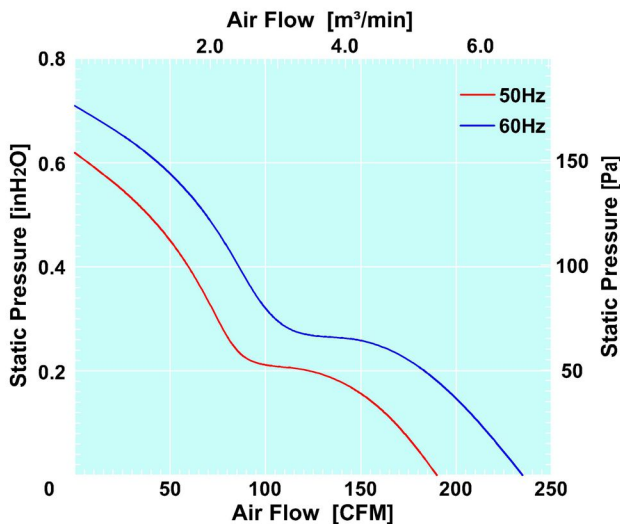

AC AXIAL FAN

Ø172 x 51 mm

GW17251
Series

Impeller : 5 blades,made of plastic PBT

扇 叶: 5叶 PBT塑料

Frame : Made of die-cast aluminum ADC-12

扇 框: 压铸铝 ADC-12

Motor : Shaded pole induction motor

電 機: 單极异步電機

Motor Protection : Impedance protection

電機保护: 阻抗保护

Model (型号)	Bearing System (轴承)	Rated Voltage (电压) [V]	Freq. (频率) [Hz]	Current (电流) [A]	Input power (功率) [W]	Speed (转速) [RPM]	Maximum Air Flow (风量) [CFM]	Maximum Air Flow (风量) [m³/min]	Max. Static Pressure (静压) [in-H ₂ O]	Max. Static Pressure (静压) [Pa]	Noise Level (噪音) [dB-A]	Mass (质量) [g]
GW172511AH	B/S	115	50/60	0.50/0.45	37/36	2700/3100	190/235	5.38/6.66	0.63/0.71	157/176.5	46/51	860
GW172512BH	B/S	230	50/60	0.22/0.21	34/33	2700/3100	190/235	5.38/6.66	0.63/0.71	157/176.5	46/51	860
GW172513CH	B/S	380	50/60	0.12/0.10	34/33	2700/3100	190/235	5.38/6.66	0.63/0.71	157/176.5	46/51	860

Air Flow & Static Pressure Curve

Dimensions Drawing