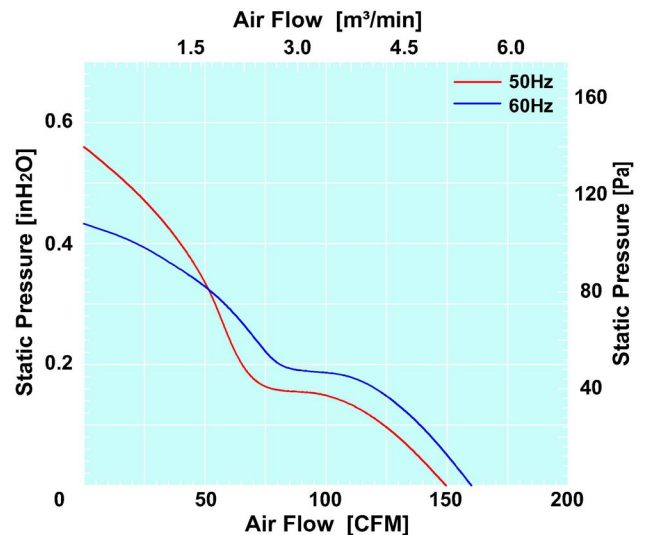

Motor Protection : Impedance protection

电机保护: 阻抗保护

Model (型号)	Bearing System (轴承)	Rated Voltage (电压) [V]	Freq. (频率) [Hz]	Current (电流) [A]	Input power (功率) [W]	Speed (转速) [RPM]	Maximum Air Flow (风量) [CFM]	Maximum Air Flow (风量) [m³/min]	Max. Static Pressure (静压) [in-H <sub>2</sub> O]	Max. Static Pressure (静压) [Pa]	Niose Level (噪音) [dB-A]	Mass (质量) [g]
GW172381AH	B/S	115	50/60	0.41/0.45	35/38	2500/2800	149/160	4.22/4.53	0.56/0.46	140/115	52/55	720
GW172382BH	B/S	230	50/60	0.20/0.22	35/38	2500/2800	149/160	4.22/4.53	0.56/0.46	140/115	52/55	720

Dimensions Drawing

Air Flow & Static Pressure Curve

Above specification is only for reference and subject to change without notice.

以上数据仅供参考，如有变更恕不另行通知。