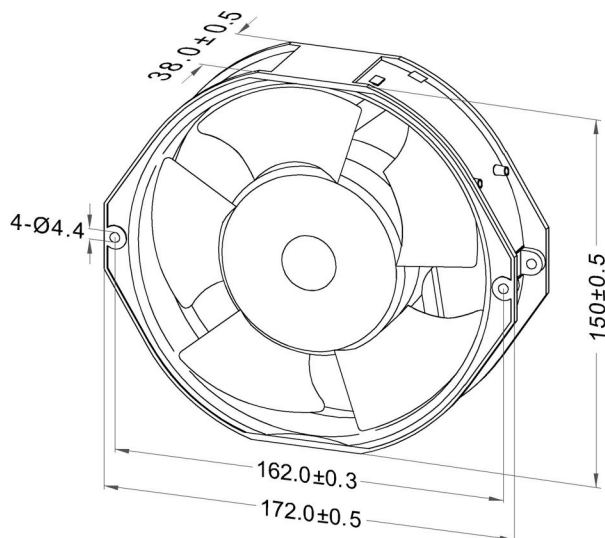

Dimensions Drawing