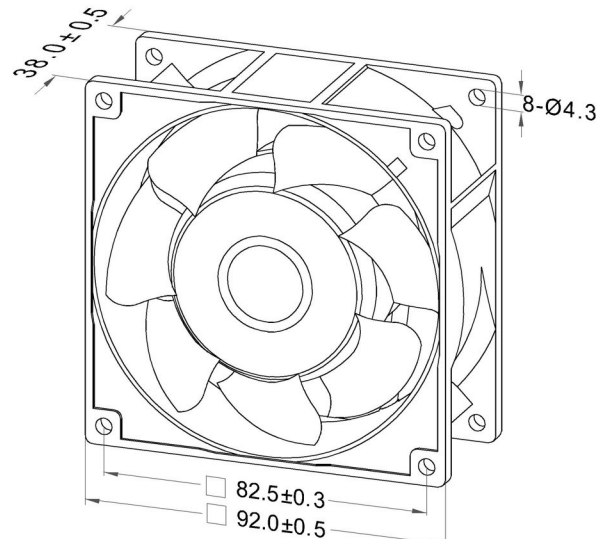

Dimensions Drawing