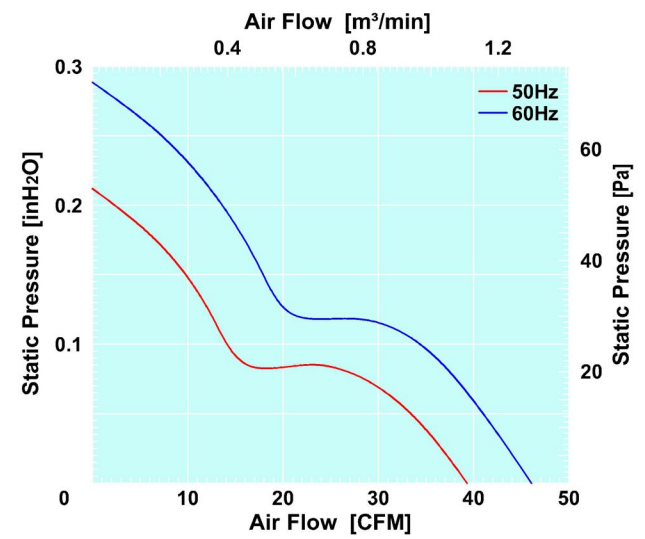

Motor Protection : Impedance protection  
 电机保护: 阻抗保护

Model (型号)	Bearing System (轴承)	Rated Voltage (电压) [V]	Freq. (频率) [Hz]	Current (电流) [A]	Input power (功率) [W]	Speed (转速) [RPM]	Maximum Air Flow (风量) [CFM]	Maximum Air Flow (风量) [m³/min]	Max. Static Pressure (静压) [In-H <sub>2</sub> O]	Max. Static Pressure (静压) [Pa]	Niose Level (噪音) [dB-A]	Mass (质量) [g]
M088BA1H	B/S	115	50/60	0.15/0.11	11/8	2300/2700	39/46	1.1/1.3	0.21/0.29	52/72	34/38	350
M088BA2H	B/S	230	50/60	0.07/0.06	11/8	2300/2700	39/46	1.1/1.3	0.21/0.29	52/72	34/38	350
M088BA3H	B/S	380	50/60	0.05/0.04	15/12	2300/2700	39/46	1.1/1.3	0.21/0.29	52/72	34/38	350

Dimensions Drawing

Air Flow & Static Pressure Curve

Above specification is only for reference and subject to change without notice.  
 以上数据仅供参考，如有变更恕不另行通知。