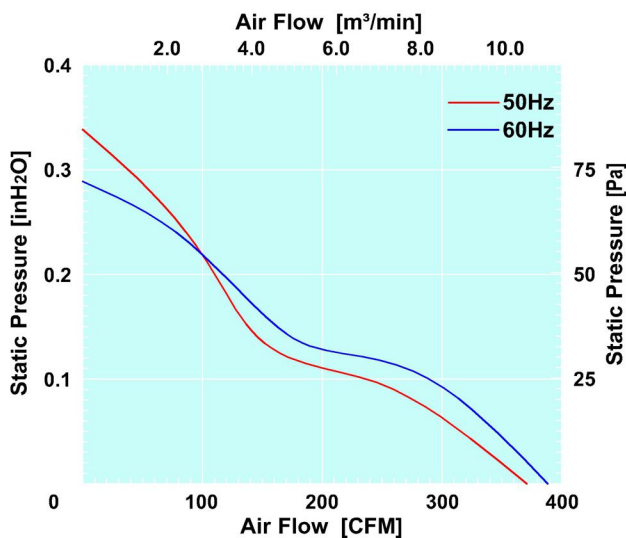

AC AXIAL FAN

222x222x61mm

GW22060 Series

Impeller : 5 blades,made of plastic PBT

扇 叶: 5叶 PBT塑料

Frame : Made of die-cast aluminum ADC-12

扇 框: 压铸铝 ADC-12

Motor : Shaded pole induction motor

電 機: 單極异步電機

Motor Protection : Impedance protection

電機保护: 阻抗保护

Model (型号)	Bearing System (轴承)	Rated Voltage (电压) [V]	Freq. (频率) [Hz]	Current (电流) [A]	Input power (功率) [W]	Speed (转速) [RPM]	Maximum Air Flow (风量) [CFM]	Maximum Air Flow (风量) [m³/min]	Max. Static Pressure (静压) [in-H ₂ O]	Max. Static Pressure (静压) [Pa]	Noise Level (噪音) [dB-A]	Mass (质量) [g]
GW200601AH	Ball	115	60	0.82	60	2500	388	11.0	0.29	72	56	1430
GW200602BH	Ball	230	50	0.40	56	2400	372	10.5	0.34	85	56	1430

Air Flow & Static Pressure Curve

Dimensions Drawing