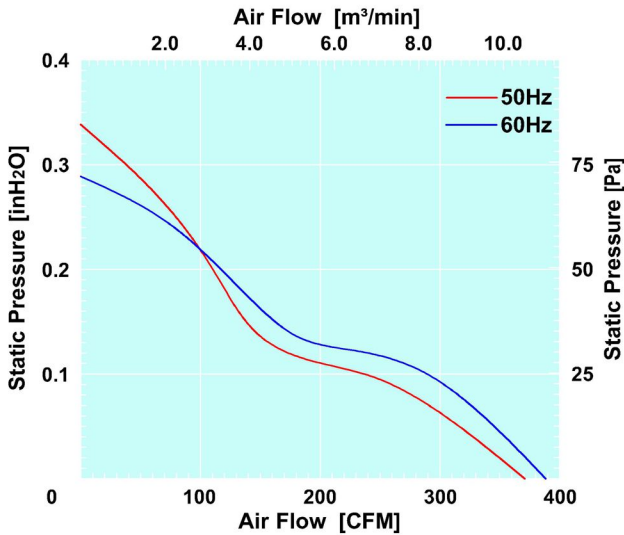

AC AXIAL FAN

□ 202x202x61mm

GW20060 Series

Impeller : 5 blades,made of plastic PBT

扇 叶: 5叶 PBT塑料

Frame : Made of die-cast aluminum ADC-12

扇 框: 压铸铝 ADC-12

Motor : Shaded pole induction motor

電 機: 單极异步電機

Motor Protection : Impedance protection

電機保护: 阻抗保护

Model (型号)	Bearing System (轴承)	Rated Voltage (电压) [V]	Freq. (频率) [Hz]	Current (电流) [A]	Input power (功率) [W]	Speed (转速) [RPM]	Maximum Air Flow (风量) [CFM]	Maximum Air Flow (风量) [m³/min]	Max. Static Pressure (静压) [in-H ₂ O]	Max. Static Pressure (静压) [Pa]	Noise Level (噪音) [dB-A]	Mass (质量) [g]
GW200601AH	Ball	115	60	0.82	60	2500	388	11.0	0.29	72	56	1430
GW200602BH	Ball	230	50	0.40	56	2400	372	10.5	0.34	85	56	1430

Air Flow & Static Pressure Curve

Dimensions Drawing