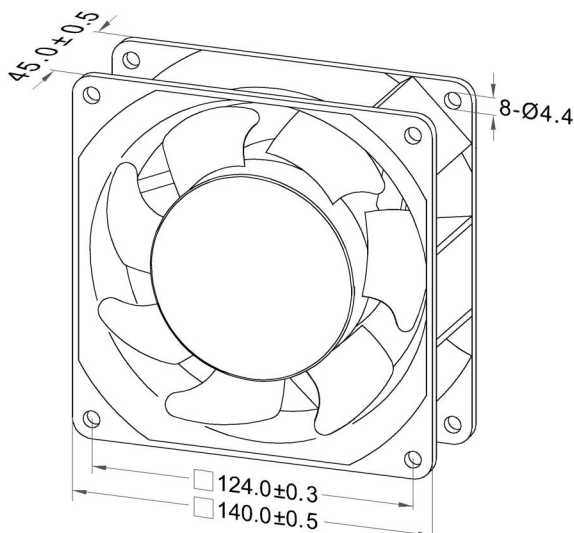

Dimensions Drawing