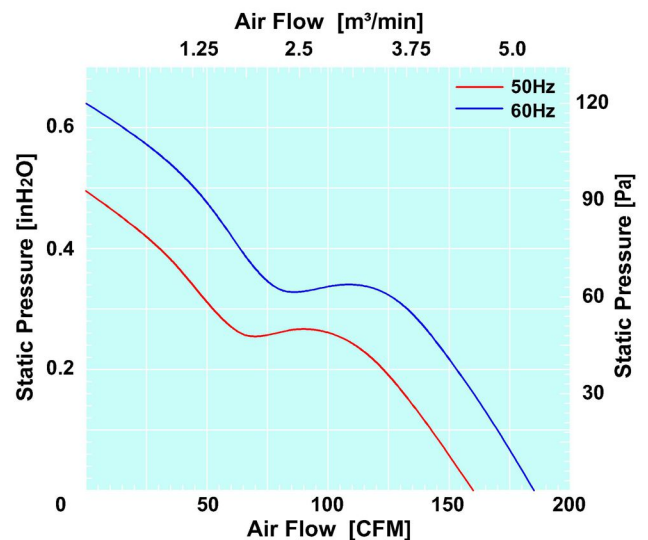

Motor Protection : Thermally protection
 电机保护: 热保护

Model (型号)	Bearing System (轴承)	Rated Voltage (电压) [V]	Freq. (频率) [Hz]	Current (电流) [A]	Input power (功率) [W]	Speed (转速) [RPM]	Maximum Air Flow (风量) [CFM]	Maximum Air Flow (风量) [m³/min]	Max. Static Pressure (静压) [in-H ₂ O]	Max. Static Pressure (静压) [Pa]	Niose Level (噪音) [dB-A]	Mass (质量) [g]
GW140451AH	Ball	115	50/60	0.28/0.30	32/35	2850/3300	160/185	4.53/5.24	0.49/0.64	123/160	48/56	815
GW140452BH	Ball	230	50/60	0.14/0.15	31/33	2850/3300	160/185	4.53/5.24	0.49/0.64	123/160	48/56	815

Dimensions Drawing

Air Flow & Static Pressure Curve

Above specification is only for reference and subject to change without notice.
 以上数据仅供参考，如有变更恕不另行通知。