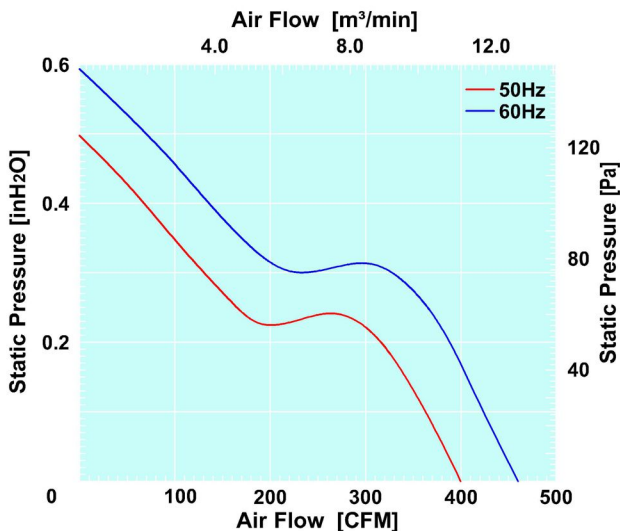

AC AXIAL FAN

□ 180x180x65mm

GW18065 Series

Impeller : 7 blades,made of plastic PBT

扇 叶: 7叶 PBT塑料

Frame : Made of die-cast aluminum ADC-12

扇 框: 压铸铝 ADC-12

Motor : Capacitor-run induction motor

電 機: 电容运转异步电机

Motor Protection : Thermally protection

电机保护: 热保护

| Model (型号) | Bearing System (轴承) | Rated Voltage (电压) [V] | Freq. (频率) [Hz] | Current (电流) [A] | Input power (功率) [W] | Speed (转速) [RPM] | Maximum Air Flow (风量) [CFM] | Maximum Air Flow (风量) [m³/min] | Max. Static Pressure (静压) [in-H ₂ O] | Max. Static Pressure (静压) [Pa] | Noise Level (噪音) [dB-A] | Mass (质量) [g] |
|---------------|------------------------|------------------------------|-----------------------|------------------------|----------------------------|------------------------|-----------------------------------|--------------------------------------|---|--------------------------------------|-------------------------------|---------------------|
| GW180651AH | Ball | 115 | 50/60 | 0.48/0.70 | 55/80 | 2800/3200 | 400/460 | 11.3/13.0 | 0.50/0.60 | 124.5/150 | 61/65 | 1780 |
| GW180652BH | Ball | 230 | 50/60 | 0.24/0.35 | 55/80 | 2800/3200 | 400/460 | 11.3/13.0 | 0.50/0.60 | 124.5/150 | 61/65 | 1780 |

Air Flow & Static Pressure Curve

Dimensions Drawing