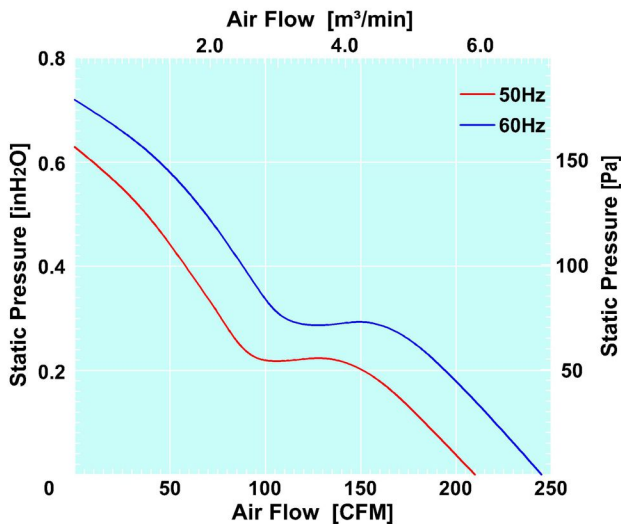

AC AXIAL FAN

○ 172x150x51mm

GW17251
Series

Impeller : 5 blades,made of plastic PBT

扇 叶: 5叶 PBT塑料

Frame : Made of die-cast aluminum ADC-12

扇 框: 压铸铝 ADC-12

Motor : Capacitor-run induction motor

電 機: 电容运转异步電機

Motor Protection : Thermally protection

電機保护: 热保护

Model (型号)	Bearing System (轴承)	Rated Voltage (电压) [V]	Freq. (频率) [Hz]	Current (电流) [A]	Input power (功率) [W]	Speed (转速) [RPM]	Maximum Air Flow (风量) [CFM]	Maximum Air Flow (风量) [m³/min]	Max. Static Pressure (静压) [in-H ₂ O]	Max. Static Pressure (静压) [Pa]	Noise Level (噪音) [dB-A]	Mass (质量) [g]
GW172511AH	Ball	115	50/60	0.25/0.23	28/26	2800/3300	210/245	6.0/7.0	0.63/0.72	157/180	51/58	880
GW172512BH	Ball	230	50/60	0.13/0.12	29/28	2800/3300	210/245	6.0/7.0	0.63/0.72	157/180	51/58	880

Air Flow & Static Pressure Curve

Dimensions Drawing