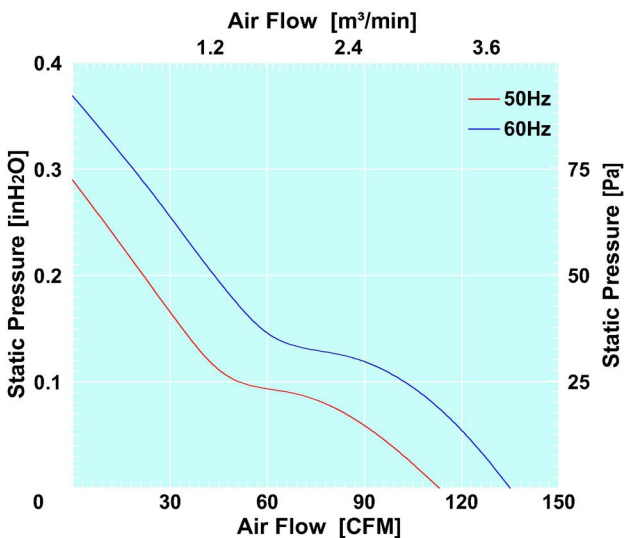

Impeller : 5 blades, made of plastic PBT

扇叶: 5叶 PBT塑料

Frame : Made of die-cast aluminum ADC-12

扇框: 压铸铝 ADC-12

Motor : Shaded pole induction motor

电机: 罩极异步电机

Motor Protection : Impedance protection

电机保护: 阻抗保护

Model (型号)	Bearing System (轴承)	Rated Voltage (电压) [V]	Freq. (频率) [Hz]	Current (电流) [A]	Input power (功率) [W]	Speed (转速) [RPM]	Maximum Air Flow (风量) [CFM]	Maximum Air Flow (风量) [m³/min]	Max. Static Pressure (静压) [in-H₂O]	Max. Static Pressure (静压) [Pa]	Noise Level (噪音) [dB-A]	Mass (质量) [g]
GW135381AH	B/S	115	50/60	0.34/0.28	25/19	2600/3050	113/135	3.2/3.8	0.29/0.37	72/92	46/53	555
GW135382BH	B/S	230	50/60	0.18/0.13	23/18	2600/3050	113/135	3.2/3.8	0.29/0.37	72/92	46/53	555

Air Flow & Static Pressure Curve