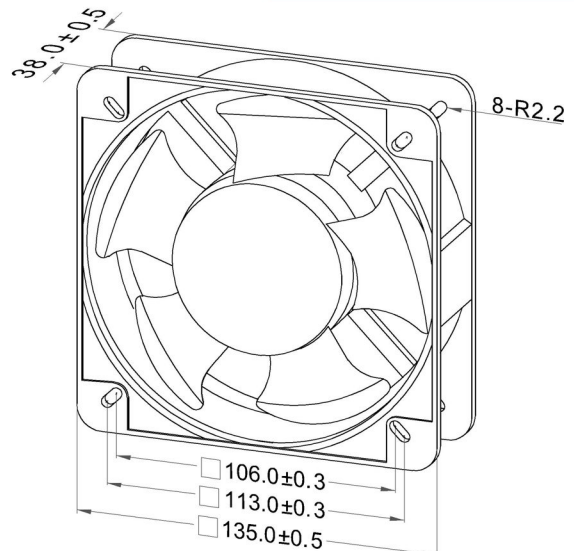

AC AXIAL FAN

□ 135x135x38 mm

GW13538
Series

Impeller : 5 blades, made of plastic PBT

扇叶: 5叶 PBT塑料

Frame : Made of die-cast aluminum ADC-12

扇框: 压铸铝 ADC-12

Motor : Shaded pole induction motor

电机: 罩极异步电机

Motor Protection : Impedance protection

电机保护: 阻抗保护

| Model (型号) | Bearing System (轴承) | Rated Voltage (电压) [V] | Freq. (频率) [Hz] | Current (电流) [A] | Input power (功率) [W] | Speed (转速) [RPM] | Maximum Air Flow (风量) [CFM] | Maximum Air Flow (风量) [m³/min] | Max. Static Pressure (静压) [in-H ₂ O] | Max. Static Pressure (静压) [Pa] | Noise Level (噪音) [dB-A] | Mass (质量) [g] |
|---------------|------------------------|------------------------------|-----------------------|------------------------|----------------------------|------------------------|-----------------------------------|--------------------------------------|---|--------------------------------------|-------------------------------|---------------------|
| GW135381AH | B/S | 115 | 50/60 | 0.34/0.28 | 25/19 | 2600/3050 | 113/135 | 3.2/3.8 | 0.29/0.37 | 72/92 | 46/53 | 555 |
| GW135382BH | B/S | 230 | 50/60 | 0.18/0.13 | 23/18 | 2600/3050 | 113/135 | 3.2/3.8 | 0.29/0.37 | 72/92 | 46/53 | 555 |

Air Flow & Static Pressure Curve

Dimensions Drawing

Above specification is only for reference and subject to change without notice.
以上数据仅供参考，如有变更恕不另行通知。