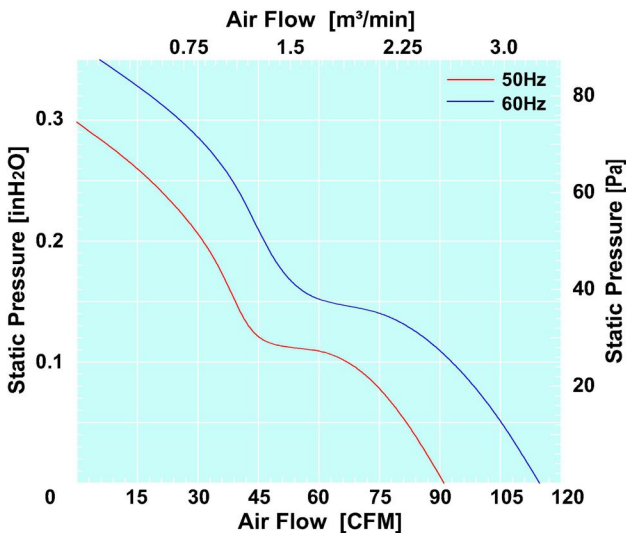

# AC AXIAL FAN

□ 120x120x38 mm

GW12038  
Series

Impeller : 7 blades,made of plastic PBT

扇 叶: 7叶 PBT塑料

Frame : Made of die-cast aluminum ADC-12

扇 框: 压铸铝 ADC-12

Motor : Shaded pole induction motor

電 機: 單極异步電機

Motor Protection : Impedance protection

電機保护: 阻抗保护

Model (型号)	Bearing System (轴承)	Rated Voltage (电压) [V]	Freq. (频率) [Hz]	Current (电流) [A]	Input power (功率) [W]	Speed (转速) [RPM]	Maximum Air Flow (风量) [CFM]	Maximum Air Flow (风量) [m³/min]	Max. Static Pressure (静压) [in-H <sub>2</sub> O]	Max. Static Pressure (静压) [Pa]	Noise Level (噪音) [dB-A]	Mass (质量) [g]
GW120381AH	B/S	115	50/60	0.28/0.21	25/22	2450/2800	92/115	2.6/3.26	0.30/0.37	75/92	45/51	530
GW120382BH	B/S	230	50/60	0.13/0.09	20/18	2450/2800	92/115	2.6/3.26	0.30/0.37	75/92	45/51	530

Air Flow & Static Pressure Curve

Dimensions Drawing