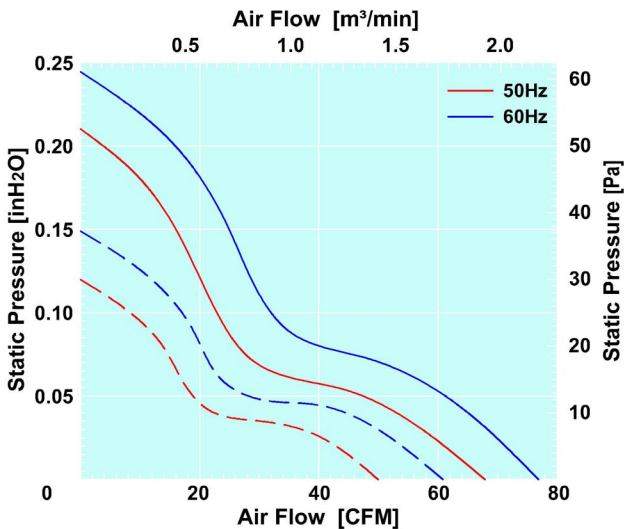

AC AXIAL FAN

□ 120x120x25 mm

GW12025
Series

Impeller : 7 blades,made of plastic PBT

扇 叶: 7叶 PBT塑料

Frame : Made of die-cast aluminum ADC-12

扇 框: 压铸铝 ADC-12

Motor : Shaded pole induction motor

電 機: 罩极异步电机

Motor Protection : Impedance protection

电机保护: 阻抗保护

Model (型号)	Bearing System (轴承)	Rated Voltage (电压) [V]	Freq. (频率) [Hz]	Current (电流) [A]	Input power (功率) [W]	Speed (转速) [RPM]	Maximum Air Flow (风量) [CFM]	Maximum Air Flow (风量) [m³/min]	Max. Static Pressure (静压) [in-H ₂ O]	Max. Static Pressure (静压) [Pa]	Noise Level (噪音) [dB-A]	Mass (质量) [g]
GW120251AH	B/S	115	50/60	0.18/0.13	18/11	2300/2700	68/76	1.93/2.18	0.21/0.24	52/60	40/44	340
GW120252BH	B/S	230	50/60	0.09/0.07	16/14	2300/2700	68/76	1.93/2.18	0.21/0.24	52/60	40/44	340
GW120251AL	B/S	115	50/60	0.11/0.08	10/7	2000/2300	50/60	1.55/1.7	0.12/0.15	30/37	32/37	340
GW120252BL	B/S	230	50/60	0.06/0.05	13/9	2000/2300	50/60	1.55/1.7	0.12/0.15	30/37	32/37	340

Air Flow & Static Pressure Curve

Dimensions Drawing