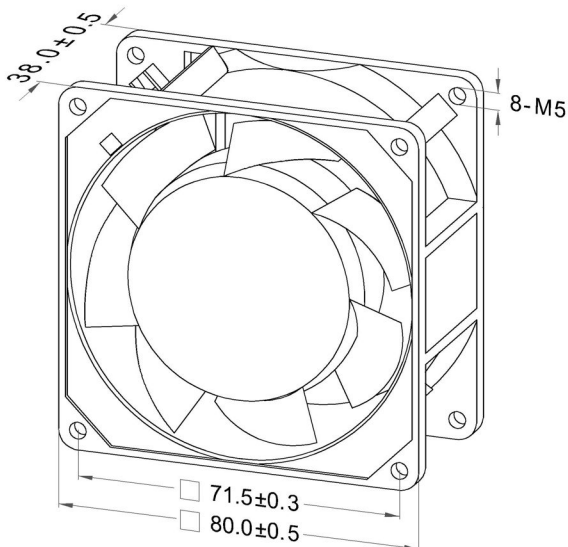

Dimensions Drawing