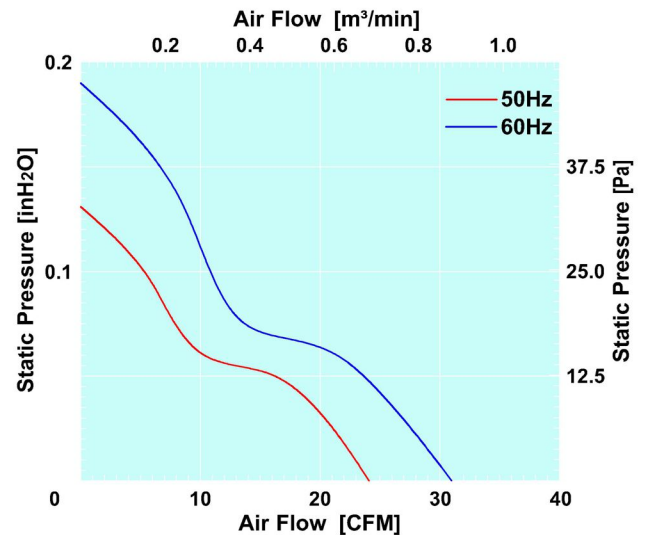

Motor Protection : Impedance protection  
 电机保护: 阻抗保护

Model (型号)	Bearing System (轴承)	Rated Voltage (电压) [V]	Freq. (频率) [Hz]	Current (电流) [A]	Input power (功率) [W]	Speed (转速) [RPM]	Maximum Air Flow (风量) [CFM]	Maximum Air Flow (风量) [m³/min]	Max. Static Pressure (静压) [in-H <sub>2</sub> O]	Max. Static Pressure (静压) [Pa]	Niose Level (噪音) [dB-A]	Mass (质量) [g]
GW80381AH	B/S	115	50/60	0.15/0.11	16/10	2300/2800	24/31	0.68/0.88	0.13/0.19	32.4/47.3	31/35	300
GW80382BH	B/S	230	50/60	0.08/0.06	14/10	2300/2800	24/31	0.68/0.88	0.13/0.19	32.4/47.3	31/35	300

**Dimensions Drawing**

**Air Flow & Static Pressure Curve**

Above specification is only for reference and subject to change without notice.  
 以上数据仅供参考，如有变更恕不另行通知。