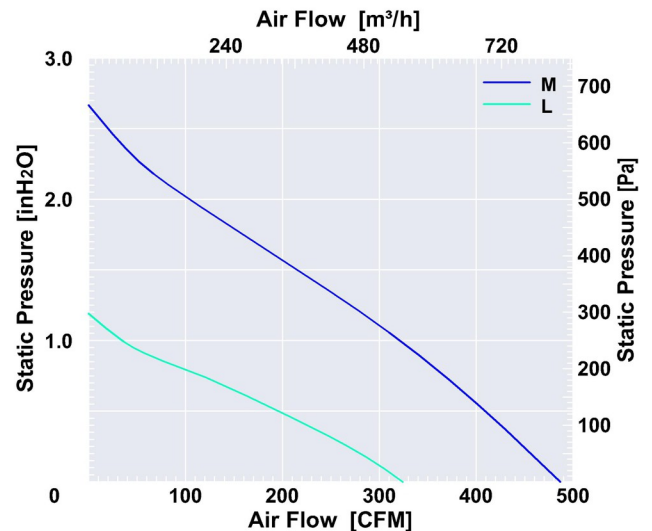

Air Flow & Static Pressure Curve

Above specification is only for reference and subject to change without notice.
以上数据仅供参考, 如有变更恕不另行通知。