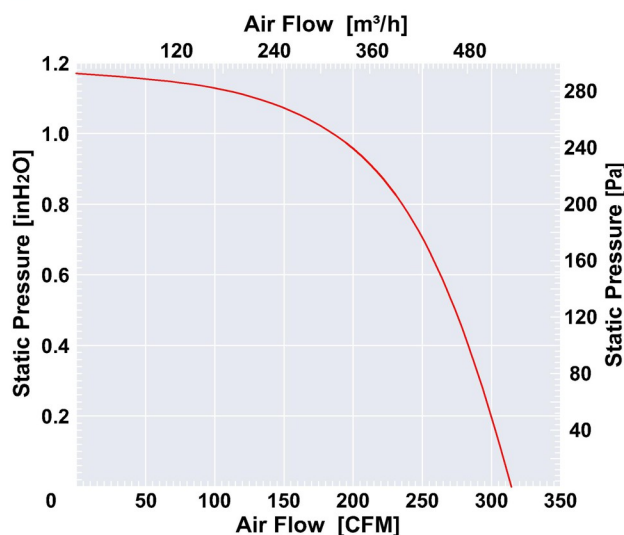

EC BOX

Air Flow & Static Pressure Curve