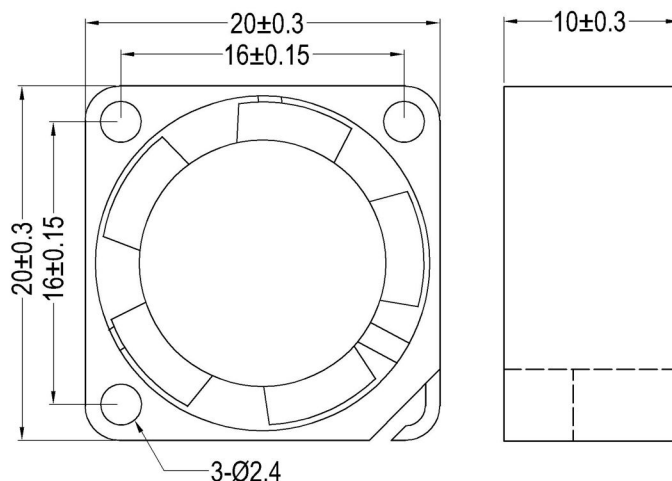

AUTO
RESTART

FG
[WAVEFORM]

RD
SIGNAL H

RD
SIGNAL L

DC AXIAL FAN

□ 20 x 20 x 10 mm

GW2010
Series

Impeller : 5 blades ,made of plastic PBT UL94 V-0

扇 叶: 5叶, PBT塑料制, 阻燃等级UL94 V-0

Frame : Made of plastic PBT UL94 V-0

扇 框: PBT塑料制, 阻燃等级UL94 V-0

Motor : 4 poles brushless DC motor

電 機: 4极无刷直流电机

Model (型号)	Bearing System (轴承)	Rated Voltage (电压) [V]	Voltage Range (电压范围) [V]	Current (电流) [A]	Speed (转速) [RPM]	Maximum Air Flow (风量) [CFM]	Maximum Air Flow (风量) [m³/min]	Max. Static Pressure (静压) [inH ₂ O]	Max. Static Pressure (静压) [Pa]	Noise Level (噪音) [dB-A]	Mass (质量) [g]
GW201005L	B/S	5	3.6~6.8	0.06	10000	1.05	0.03	0.085	21.2	18.8	3.8
GW201012L	B/S	12	6.0~13.5	0.03	10000	1.05	0.03	0.085	21.2	18.8	3.8
GW201005M	B/S	5	3.6~6.8	0.08	12000	1.145	0.032	0.104	25.9	21.3	3.8
GW201012M	B/S	12	6.0~13.5	0.05	12000	1.145	0.032	0.104	25.9	21.3	3.8
GW201005H	B/S	5	3.6~6.8	0.13	14000	1.351	0.038	0.169	42.1	24.2	3.8
GW201012H	B/S	12	6.0~13.5	0.08	14000	1.351	0.038	0.169	42.1	24.2	3.8

AIR SPACE

直
流
軸
流
風
扇

Air Flow & Static Pressure Curve

Dimensions Drawing

Above specification is only for reference and subject to change without notice.

以上数据仅供参考, 如有变更恕不另行通知。

www.pudaelec.com