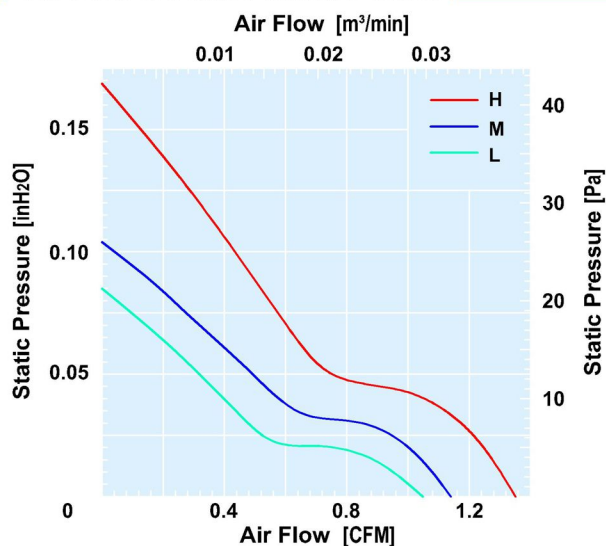

扇 叶: 5叶, PBT塑料制, 阻燃等级UL94 V-0

Frame : Made of plastic PBT UL94 V-0

扇 框: PBT塑料制, 阻燃等级UL94 V-0

Motor : 4 poles brushless DC motor

電 機: 4极无刷直流电机

Model (型号)	Bearing System (轴承)	Rated Voltage (电压) [V]	Voltage Range (电压范围) [V]	Current (电流) [A]	Speed (转速) [RPM]	Maximum Air Flow (风量) [CFM]	Maximum Air Flow (风量) [m³/min]	Max. Static Pressure (静压) [inH ₂ O]	Max. Static Pressure (静压) [Pa]	Noise Level (噪音) [dB-A]	Mass (质量) [g]
GW201005L	B/S	5	3.6~6.8	0.06	10000	1.05	0.03	0.085	21.2	18.8	3.8
GW201012L	B/S	12	6.0~13.5	0.03	10000	1.05	0.03	0.085	21.2	18.8	3.8
GW201005M	B/S	5	3.6~6.8	0.08	12000	1.145	0.032	0.104	25.9	21.3	3.8
GW201012M	B/S	12	6.0~13.5	0.05	12000	1.145	0.032	0.104	25.9	21.3	3.8
GW201005H	B/S	5	3.6~6.8	0.13	14000	1.351	0.038	0.169	42.1	24.2	3.8
GW201012H	B/S	12	6.0~13.5	0.08	14000	1.351	0.038	0.169	42.1	24.2	3.8

AIR SPACE

直
流
軸
流
風
扇

Air Flow & Static Pressure Curve

Dimensions Drawing

Above specification is only for reference and subject to change without notice.

以上数据仅供参考, 如有变更恕不另行通知。

www.pudaelec.com