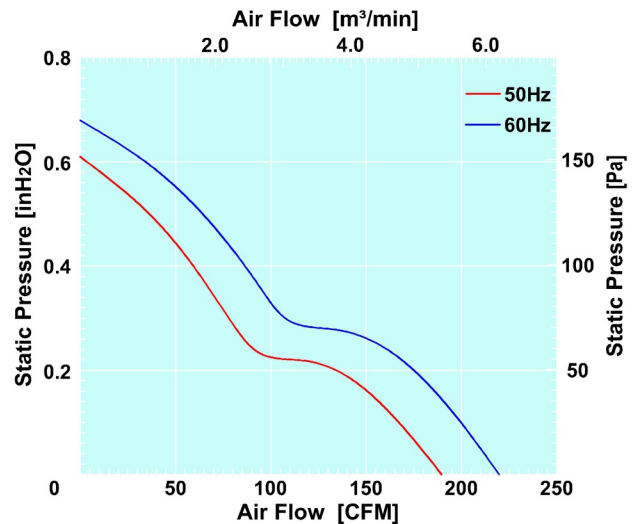

Motor Protection : Impedance protection

电机保护: 阻抗保护

Model (型号)	Bearing System (轴承)	Rated Voltage (电压) [V]	Freq. (频率) [Hz]	Current (电流) [A]	Input power (功率) [W]	Speed (转速) [RPM]	Maximum Air Flow (风量) [CFM]	Maximum Air Flow (风量) [m³/min]	Max. Static Pressure (静压) [in-H2O]	Max. Static Pressure (静压) [Pa]	Niose Level (噪音) [dB-A]	Mass (质量) [g]
GW172511AH	B/S	115	50/60	0.37/0.32	28/25	2700/3000	189/220	5.3/6.23	0.61/0.68	152/169	45/50	860
GW172512BH	B/S	230	50/60	0.18/0.16	28/25	2700/3000	189/220	5.3/6.23	0.61/0.68	152/169	45/50	860
GW172513CH	B/S	380	50/60	0.12/0.10	28/25	2700/3000	189/220	5.3/6.23	0.61/0.68	152/169	45/50	860

Dimensions Drawing

Air Flow & Static Pressure Curve

Above specification is only for reference and subject to change without notice.

以上数据仅供参考，如有变更恕不另行通知。