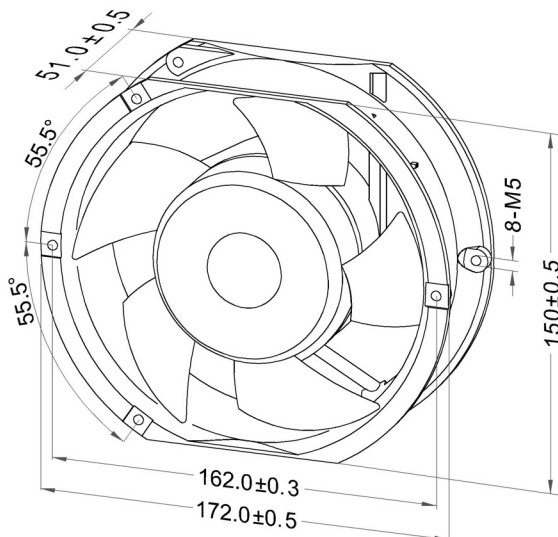

GW17251
Series

AC AXIAL FAN
O 172x150x51mm

Impeller : 5 blades,made of plastic PBT

扇 叶: 5叶 PBT塑料

Frame : Made of die-cast aluminum ADC-12

扇 框: 压铸铝 ADC-12

Motor : Shaded pole induction motor

電 機: 罩极异步电机

Motor Protection : Impedance protection

电机保护: 阻抗保护

Model (型号)	Bearing System (轴承)	Rated Voltage (电压) [V]	Freq. (频率) [Hz]	Current (电流) [A]	Input power (功率) [W]	Speed (转速) [RPM]	Maximum Air Flow (风量) [CFM]	Maximum Air Flow (风量) [m³/min]	Max. Static Pressure (静压) [in-H2O]	Max. Static Pressure (静压) [Pa]	Niose Level (噪音) [dB-A]	Mass (质量) [g]
GW172511AH	B/S	115	50/60	0.37/0.32	28/25	2700/3000	189/220	5.3/6.23	0.61/0.68	152/169	45/50	860
GW172512BH	B/S	230	50/60	0.18/0.16	28/25	2700/3000	189/220	5.3/6.23	0.61/0.68	152/169	45/50	860
GW172513CH	B/S	380	50/60	0.12/0.10	28/25	2700/3000	189/220	5.3/6.23	0.61/0.68	152/169	45/50	860

Dimensions Drawing

Air Flow & Static Pressure Curve

Above specification is only for reference and subject to change without notice.

以上数据仅供参考，如有变更恕不另行通知。