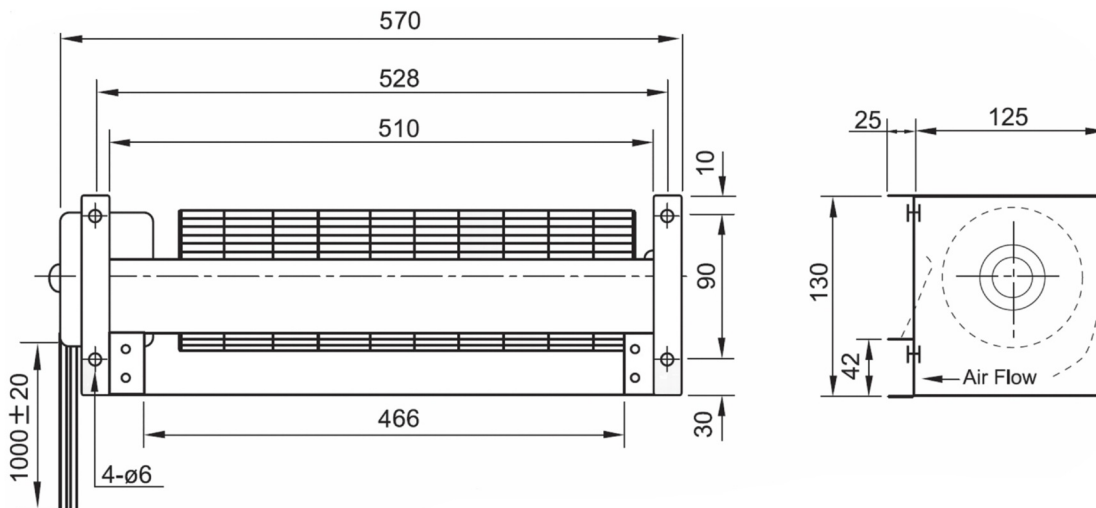

## 570 x 150 x 130 mm

UF9446  
Series

RoHS

Model (型号)	Bearing System (轴承)	Rated Voltage (电压) [VAC]	Freq. (频率) [Hz]	Current (电流) [A]	Input power (功率) [W]	Speed (转速) [RPM]	Maximum Air Flow (风量) [CFM]	Maximum Air Flow (风量) [m <sup>3</sup> /min]	Max. Static Pressure (静压) [InchH <sub>2</sub> O]	Max. Static Pressure (静压) [Pa]	Noise Level (噪音) [dB-A]	Mass (质量) [g]
UF9446CBP 12H-L	Ball	1~115	50/60	0.40/0.42	43/50	1350/1550	300/354	8.5/10	0.14/0.20	35/50	48/53	3600
UF9446CBP 23H-L	Ball	1~230	50/60	0.20/0.23	43/50	1350/1550	300/354	8.5/10	0.14/0.20	35/50	48/53	3600

### Dimensions Drawing

普新惠达

Above specification is only for reference and subject to change without notice.  
以上数据仅供参考，如有变更恕不另行通知。

www.pudaelec.com