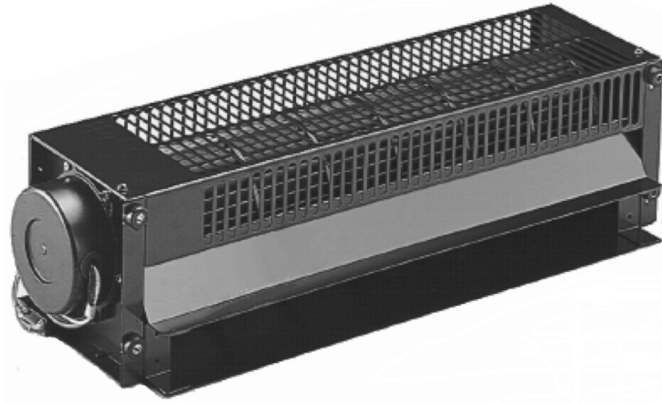

# AC CROSS FLOW FAN

## 570 x 150 x 130 mm

UF9446  
Series

RoHS

Model (型号)	Bearing System (轴承)	Rated Voltage (电压) [VAC]	Freq. (频率) [Hz]	Current (电流) [A]	Input power (功率) [W]	Speed (转速) [RPM]	Maximum Air Flow (风量) [CFM]	Maximum Air Flow (风量) [m <sup>3</sup> /min]	Max. Static Pressure (静压) [InchH <sub>2</sub> O]	Max. Static Pressure (静压) [Pa]	Noise Level (噪音) [dB-A]	Mass (质量) [g]
UF9446CBP 12H-L	Ball	1~115	50/60	0.40/0.42	43/50	1350/1550	300/354	8.5/10	0.14/0.20	35/50	48/53	3600
UF9446CBP 23H-L	Ball	1~230	50/60	0.20/0.23	43/50	1350/1550	300/354	8.5/10	0.14/0.20	35/50	48/53	3600

☆ AIR SPACE

交流  
横流  
風扇